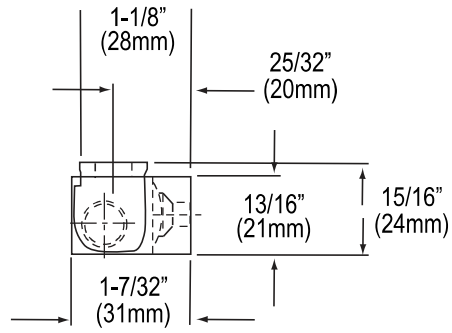

MODEL NO. R42-2842

(6) CSK HOLES
 FOR #12 OR
 M5 FLATHEAD
 SCREWS